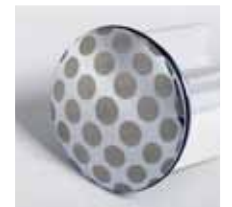

PRETTY BATH

Waschbeckenstopfen
sink plug

62
63

Design

Elke Bisinger

Material

Plastik (ABS), Messing, Kupfer,
Nickel, Chrom

Material

plastic (ABS), brass, copper,
nickel, chrome

Maße

Ø 4 cm x ca. 7 cm

Measurements

Ø 4 cm x ca. 7 cm

Motive

Haifischbecken, Blume, Abwärts,
Friese, Downtown, Windrad, Mandala,
Taucher, Wasserblume, Teeth, Punkte,

Motives

shark tank, flower, downward, downtown,
wind wheel spiral, mandala, diver,
frisian, aquatic flower, teeth, points

Passend für handelsübliche Ablauf-
garnituren. Pflegehinweis: Reinigung
mit weichem Tuch

Fits all regular draining outlets.
Care instruction: wipe with soft cloth

NEW MOTIVE